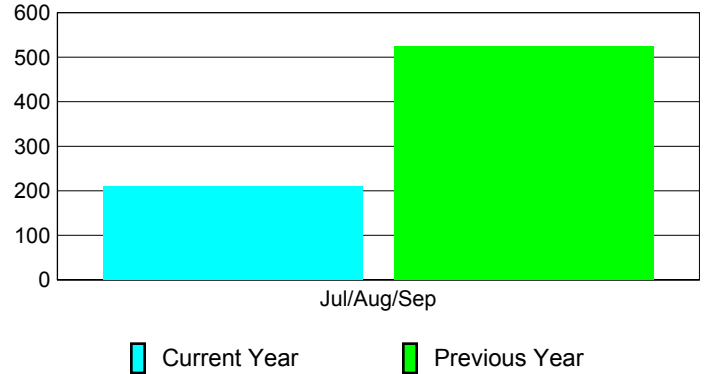

Comparison of Membership Gain/Loss

Current Year Compared to the Previous Year